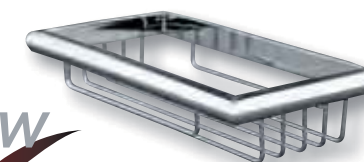

New

064100 Esponjera rejilla rectangular inox. Latón
Rectangular rack stainless steel brass
DIM.: 245 mm. x 120 mm. x 45 mm.