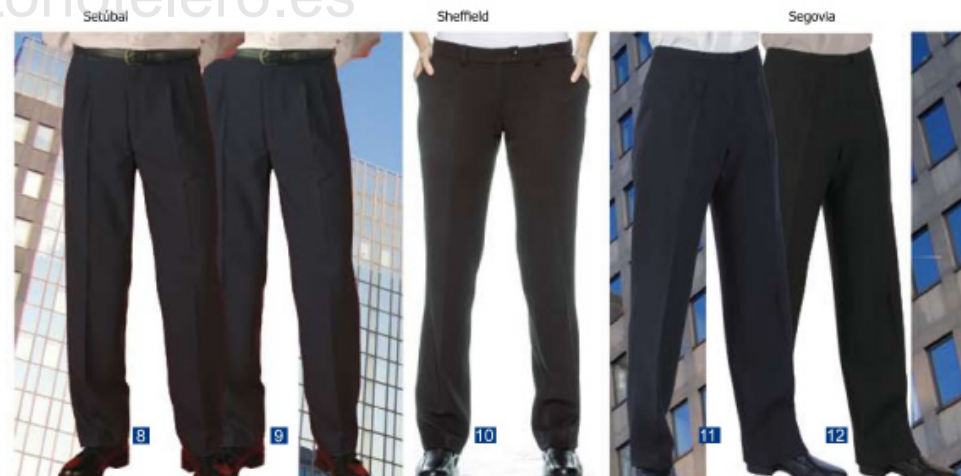

1 LEIRIA Negro-Black Noir-Preto Nero-Schwarz C51347*0091/001-L 100% Pol. Stretch C51347*5803/001-L 100% Pol. 48-64 = 38-50	2 LIVORNO Negro-Black Noir-Preto Nero-Schwarz C45777*0091/001-L 100% Pol. Stretch C45777*5803/001-L 100% Pol. 36-48 = 8-20	3 LEIRIA Bianco - White Bianco - Branco Bianco - Weiß C51347*5803/000-L 100% Pol. 48-64 = 38-50	4 LIVORNO Bianco - White Bianco - Branco Bianco - Weiß C45777*5803/000-L 100% Pol. 36-48 = 8-20	5 NANTES Negro-Black Noir-Preto Nero-Schwarz C44492*6900/001-0 55% pol 43%lan-wool 2% lyc C44492*0091/001-0 100% pol 36-48=8-20	6 LINARES Negro-Black Noir-Preto Nero-Schwarz C52836*0091/001-0 100% Pol. 48-64 = 38-50	7 LAGOS Negro-Black Noir-Preto Nero-Schwarz C42546*0091/001-0 100% Pol. 36-48 = 8-20	8 SETUBAL Negro-Black Noir-Preto Nero-Schwarz C58092*0091/001-0 100% Pol. Stretch 38-54=30-42	9 SETUBAL Marino - Navy Bleu Marine - Marinho Nero-Schwarz C58092*0091/002-0 100% Pol. Stretch 38-54=30-42	10 SHEFFIELD Negro-Black Noir-Preto Nero-Schwarz C48361*2504/001 80%pol 15%wise-5%elast. 36-50 = 8-22	11 SEGOVIA Marino - Navy Bleu Marine - Marinho Nero-Schwarz C48253*0091/002-0 100% Pol. Stretch 36-50 = 8-20	12 SEGOVIA Negro-Black Noir-Preto Nero-Schwarz C48253*0091/001-0 100% Pol. Stretch 36-50 = 8-20